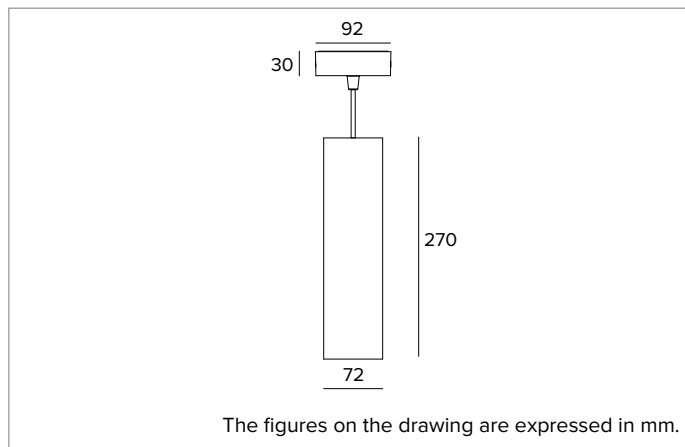

1T9803EL | LABEL 7 - Suspension

LED suspension fixture for direct light emission powered by mains voltage

| | | | | | | |
|--------|------------------------------|------------------|--------|----------|------|----|
| | 4000K | H(m) | D(m) | Emax(lx) | | |
| | Ra90 | | 46° | | | |
| | Fixture Power | 11W | 1 | 0.85 | 2260 | |
| | Source Flux | 1626lm | 2 | 1.70 | 565 | |
| | Fixture Flux | 1225lm | 3 | 2.55 | 251 | |
| | Efficacy | 107lm/W | 4 | 3.40 | 141 | |
| TS1873 | I _{max} =1390cd/klm | I _{max} | 2260cd | 5 | 4.25 | 90 |

CCT nominal: 4000K

Lifetime (L80/B10): >50000h tq +25°C

ILLUMINOTECHNICAL CHARACTERISTICS

MWFL version - convex faceted highly reflective anodised aluminium precision optics, a holographic diffusion filter and a black silicone cut off ring.

Optic: REFLECTOR

Beam angles: MWFL

Optical efficiency: 75%

Fixture flux: 1225lm

Luminous efficacy: 107lm/W

Photobiological safety: Compliant with RG1 low risk group

MECHANICAL CHARACTERISTICS

Cylindrical body in aluminum obtained from an extrusion process and coated with powder paint.

Colour and finish: Deep black

Dimensions: D=72mm

Weight: 1.26Kg

Degree of protection: IP20

ELECTRICAL CHARACTERISTICS

Electronic ON-OFF version with the power supply integrated in the body of the fixture. Luminaire compliant with EN 60598-2-22 for power supply from a centralised emergency system CPSS (Central Power Supply System), not incorporated in the luminaire - high risk areas excluded. The default power and flux are 100% in AC and 100% in DC.